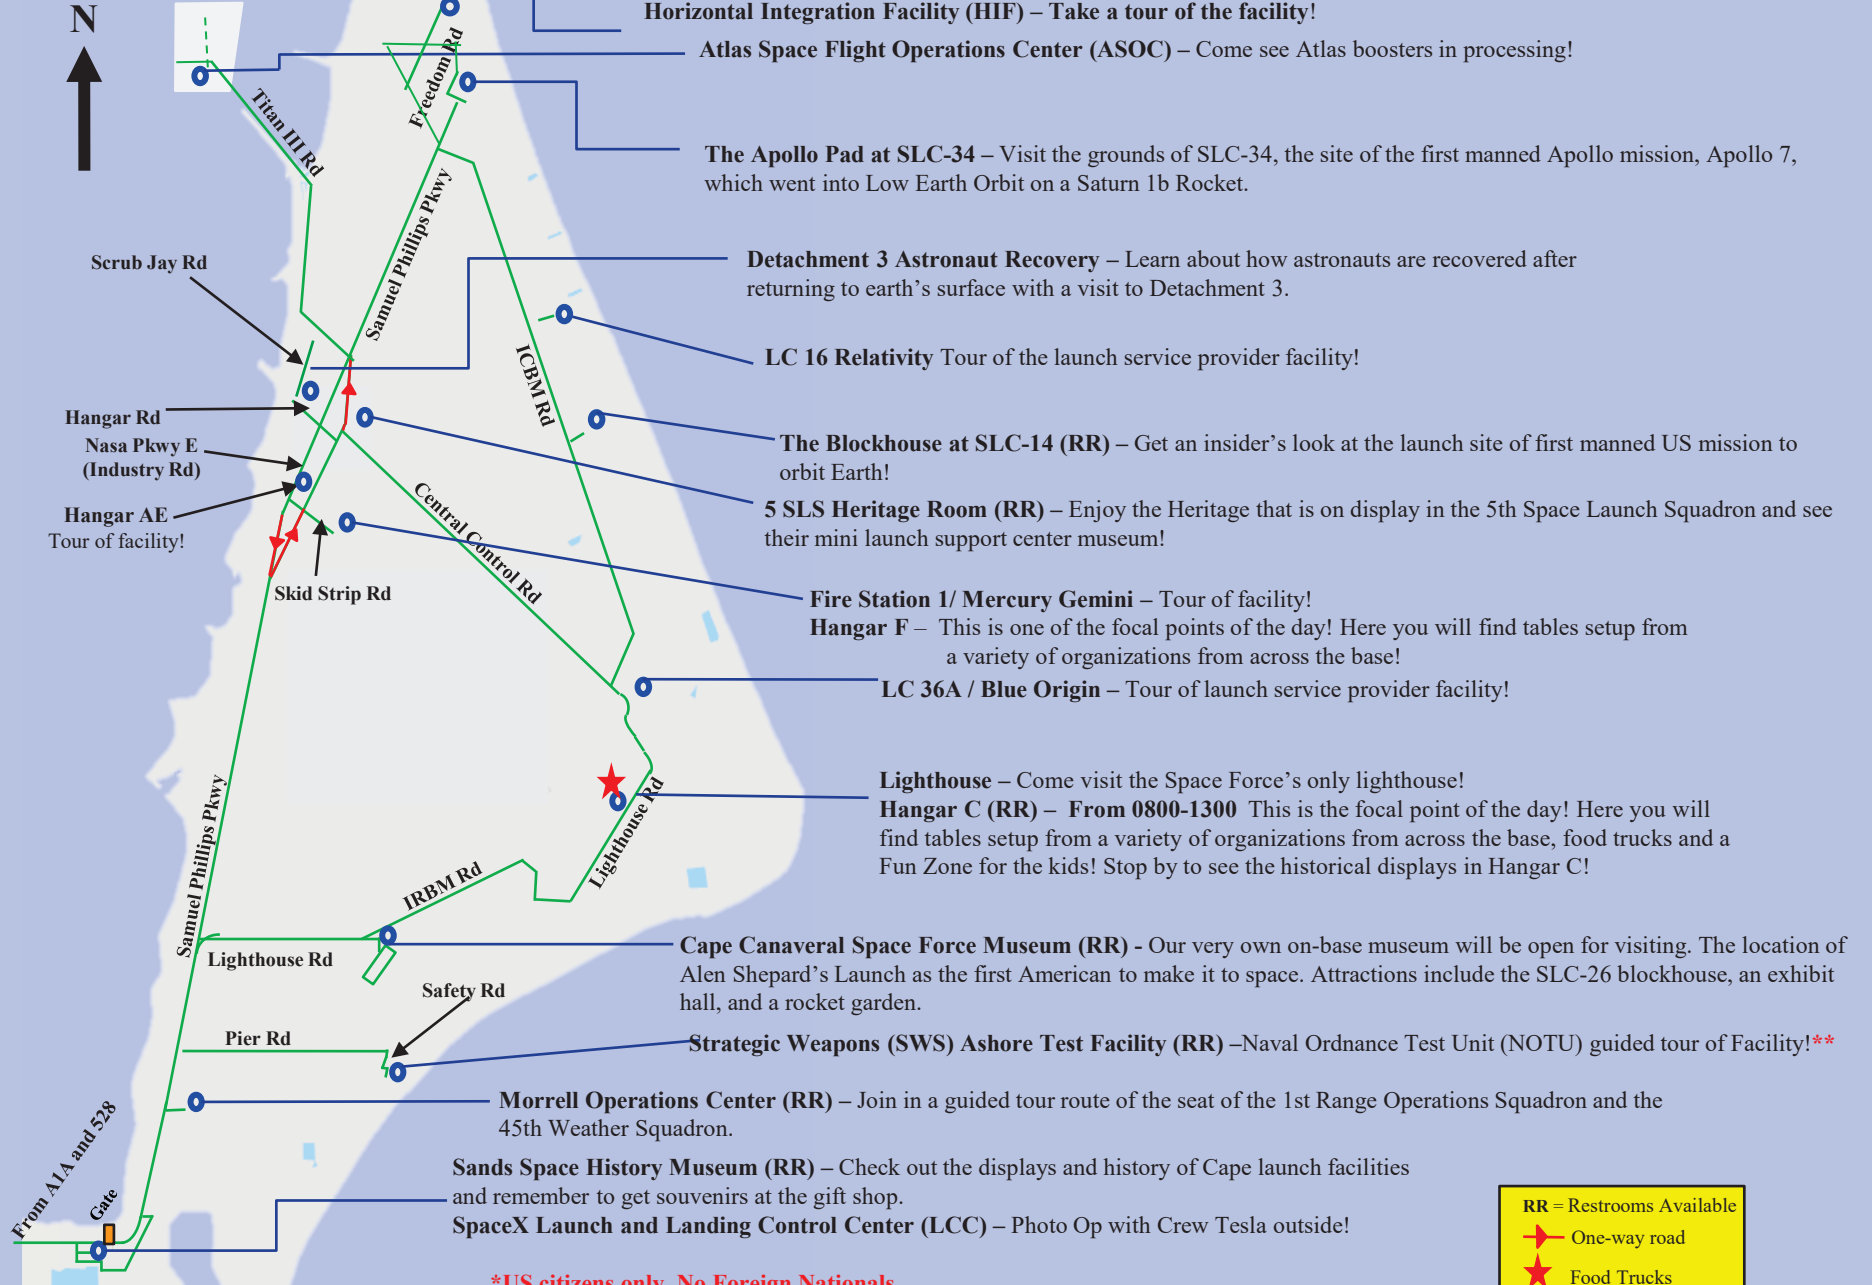

Event Access: 0800 – 1230

Event Hours: 0800 - 1300

***US citizens only, No Foreign Nationals**

****No cellphones or smartwatches, no pictures or videos in NOTU**