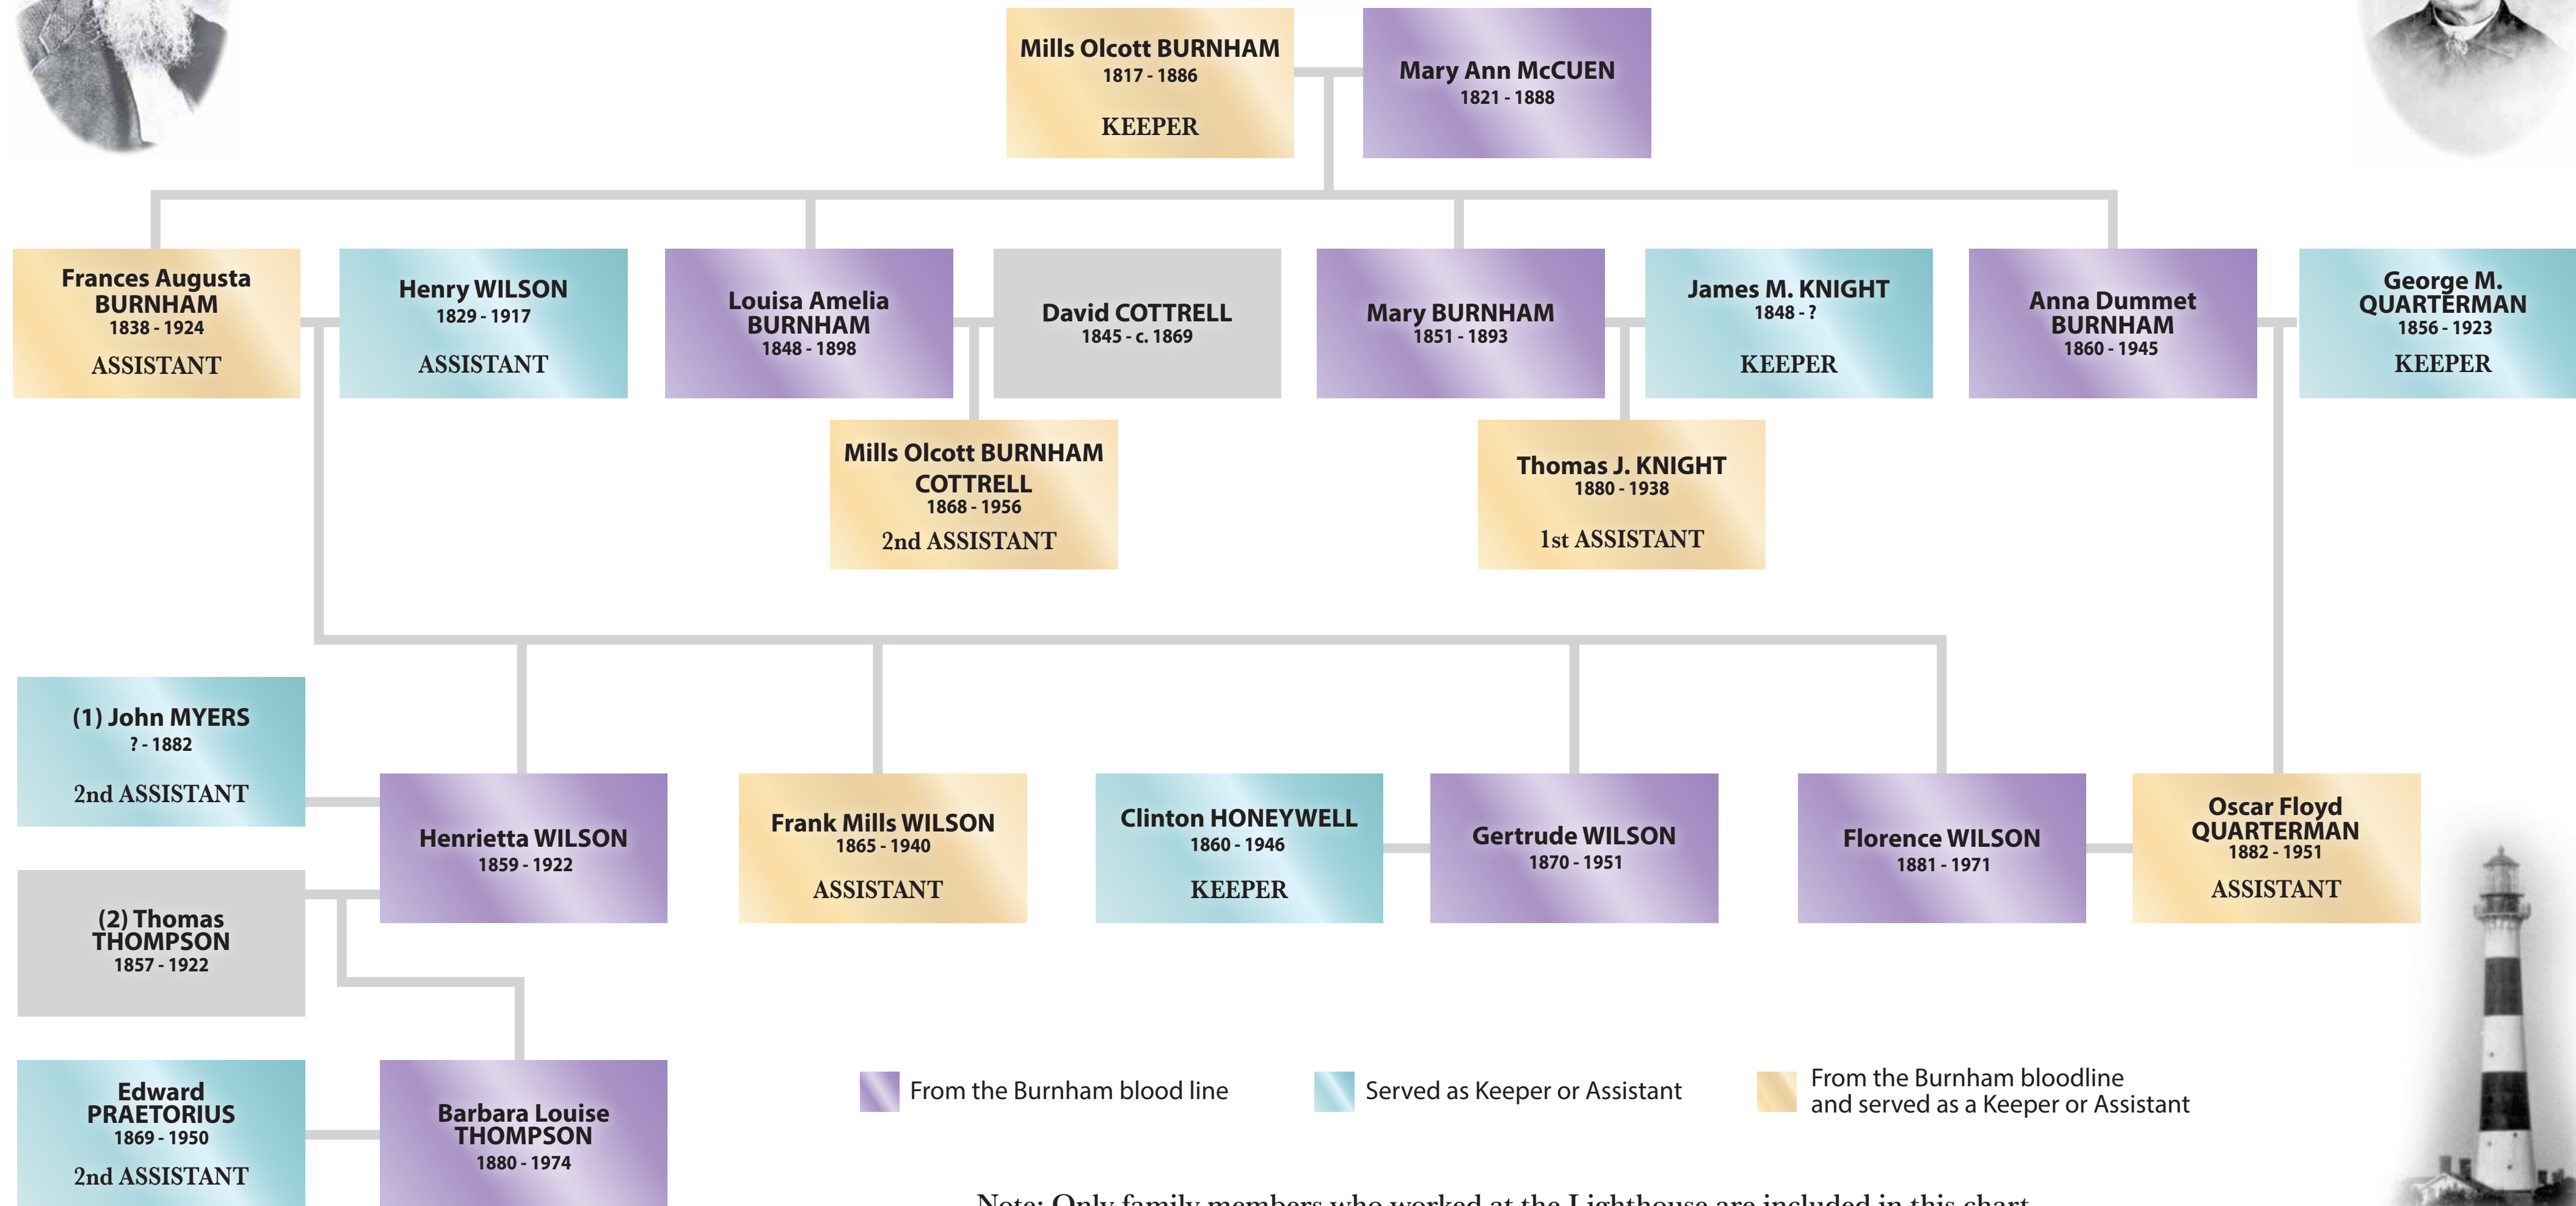

80 Years Keeping the Cape Canaveral Lighthouse

The Burnham Legacy

From the Burnham blood line
 Served as Keeper or Assistant
 From the Burnham bloodline and served as a Keeper or Assistant

Note: Only family members who worked at the Lighthouse are included in this chart.